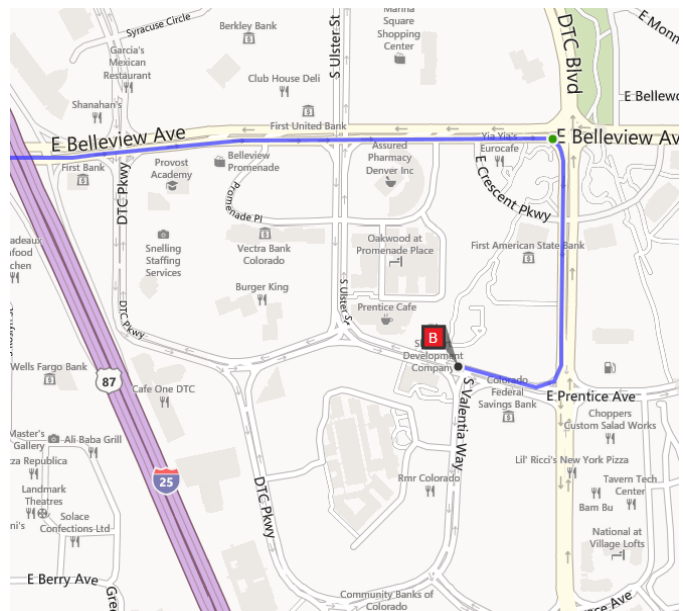

Business Tech Center Directions & Parking

8301 E. Prentice Avenue , Greenwood Village, CO 80111

Questions? Call 303-996-2849

Coming from the North

- Take I25 south towards the Denver Tech Center
- Exit E. Belleview Avenue
- Take a left onto E. Belleview Avenue
- Take a right on DTC Boulevard
- Take a right on E. Prentice Avenue
- The building will be your second right, with a sign reading “Prentice Place”

Coming from the South

- Take I25 north towards the Denver Tech Center
- Exit E. Belleview Avenue
- Take a right onto E. Belleview Avenue
- Take a right on DTC Boulevard
- Take a right on E. Prentice Avenue
- The building will be your second right, with a sign reading “Prentice Place”

BTC Office (DTC Boulevard & E. Prentice Avenue)

Closer View

BTC Office Parking

Parking is available at the Business Tech Center office free of charge. Upon entering the parking lot there are a number of uncovered parking spots available. Please be careful not to park in “2 hour only” spots if you plan to stay longer. Continuing through the parking lot, you will see a parking garage directly east of the office building (see below). **You may park in any open lot in this garage that does not have a “Reserved for Suite #” sign on it.**