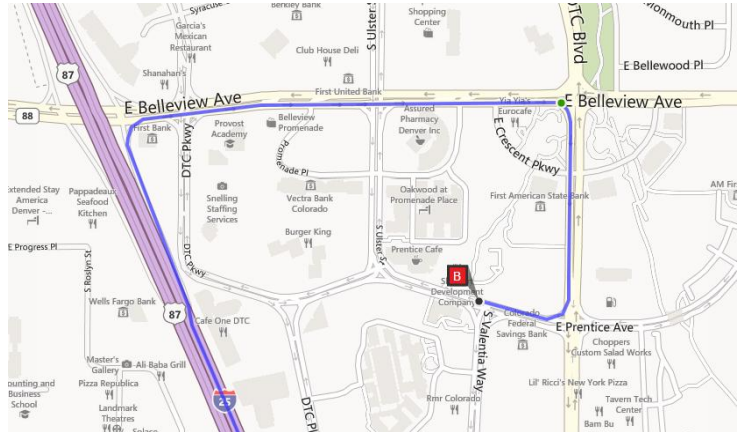

Business Tech Center Directions & Parking

8301 E. Prentice Avenue , Greenwood Village, CO 80111

Questions? Call 303-996-2849

Coming from the North

- Take I25 south towards the Denver Tech Center
- Exit E. Belleview Avenue
- Take a left onto E. Belleview Avenue
- Take a right on DTC Boulevard
- Take a right on E. Prentice Avenue
- The building will be your second right, with a sign reading “Prentice Place”

Coming from the South

- Take I25 north towards the Denver Tech Center
- Exit E. Belleview Avenue
- Take a right onto E. Belleview Avenue
- Take a right on DTC Boulevard
- Take a right on E. Prentice Avenue
- The building will be your second right, with a sign reading “Prentice Place”

BTC Office (DTC Boulevard & E. Prentice Avenue)

Closer View

BTC Office Parking

Parking is available at the Business Tech Center office free of charge. Upon entering the parking lot there are a number of uncovered parking spots available. Please be careful not to park in “2 hour only” spots if you plan to stay longer. Continuing through the parking lot, you will see a parking garage directly east of the office building (see below). **You may park in any open lot in this garage that does not have a “Reserved for Suite #” sign on it.**